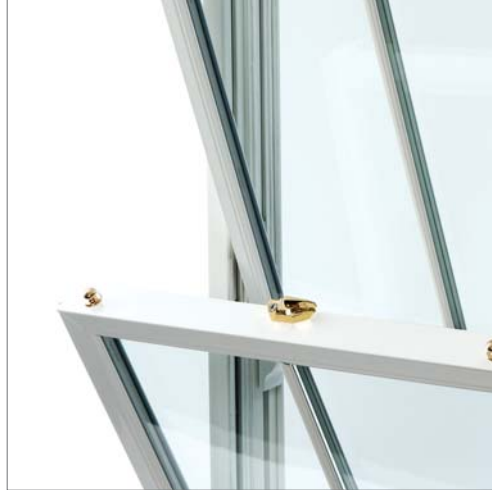

REHAU HERITAGE

FITTING QUALITY

The REHAU Heritage system has been designed to accommodate all possible hardware requirements.

Steel-reinforced sliding latches allow the sashes to be tilted inwards to enable the window to be cleaned from the inside of the property, yet the facility is concealed for aesthetic and safety reasons.

The latches can be locked off to prevent unauthorised tilting of the sash.

Standard balances of 14mm or 19mm diameter may be used, and it is also possible to fix all hardware into a specially designed steel or aluminium section for increased security performance.

Summary of options available with the REHAU Heritage system:

- Stepped frame with either mechanically jointed sill or fully welded options
- Supplementary profiles and seals, including Georgian bars
- A comprehensive range of additional profiles via the REHAU Tritec 60mm casement system allow for easy and versatile installation options
- Patented heritage-style horn replicates traditional timber aesthetics
- A contemporary window style is available with the use of glazing bead profiles via the REHAU Tritec 60mm casement system

More information for fabricators and installers can be found in the [REHAU Heritage System Description (719.600EN/657)](#).