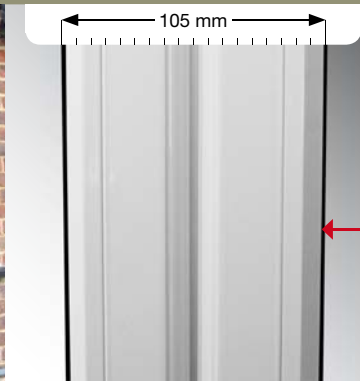

Choice of over 300 colours

Slim sightlines

“Authentically re-create the classical style of traditional timber windows...”

Elegant, slim sightlines

The slimmer sightlines offered by Classic-al windows give an increased glass area and a better view of the outside world while the elegantly sculptured ovolo profile closely resembles the traditional look of timber windows.